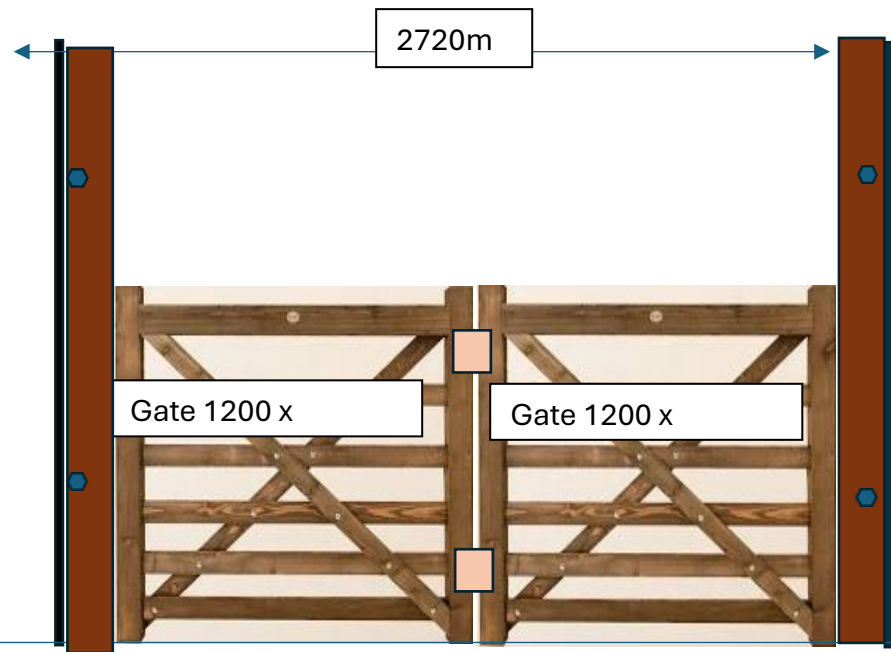

Gates to Pound close Playground from Lyneham Fields

Post 75x135.gap 15 Gate 1200 Gap 15 Gate 1200 gap 15 Post 75x135

Two gates to be fitted between existing metal fence post.
 Bolted to horizontal plates.
 Two uprights 75x 135 to be bolted to existing fence links
 Two Field gates with hinges to be fitted
 RH Field gate fitted with Gate bolt (down) and stop plates. Metal pipe to fit in ground
 LH Field gate fitted hydraulic self-closing mechanism
 Gates open outward