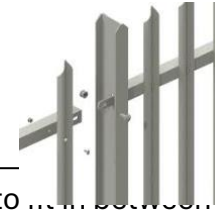

Gates to Pound close Playground from Lyneham Fields

Post 75x135.gap 15 Gate 1200 Gap 15 Gate 1200 gap 15 Post 75x135

Two gates to be fitted between existing metal fence post.
 Bolted to horizontal plates.
 Two uprights 75x 135 to be bolted to existing fence links
 Two Field gates with hinges to be fitted
 RH Field gate fitted with Gate bolt (down) and stop plates. Metal pipe to fit in ground
 LH Field gate fitted hydraulic self-closing mechanism
 Gates open outward